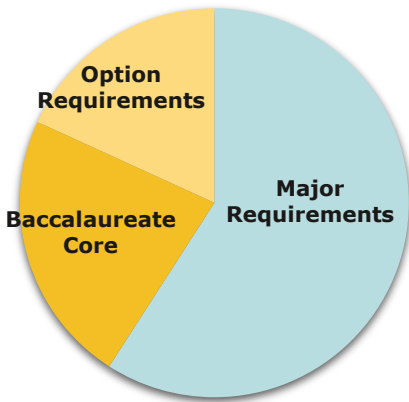

Your Bachelor's Degree (BS) in Natural Resources

- A minimum of 180 credits are required for graduation; 60 must be upper division (300 and 400-level courses).
- A maximum of 135 credits earned at a community college may be applied toward a bachelor's degree at OSU.
- Only courses with letter prefixes and numbers above 100 are accepted.
- More info: forestry.oregonstate.edu/undergraduate-programs/natural-resources/natural-resource-education